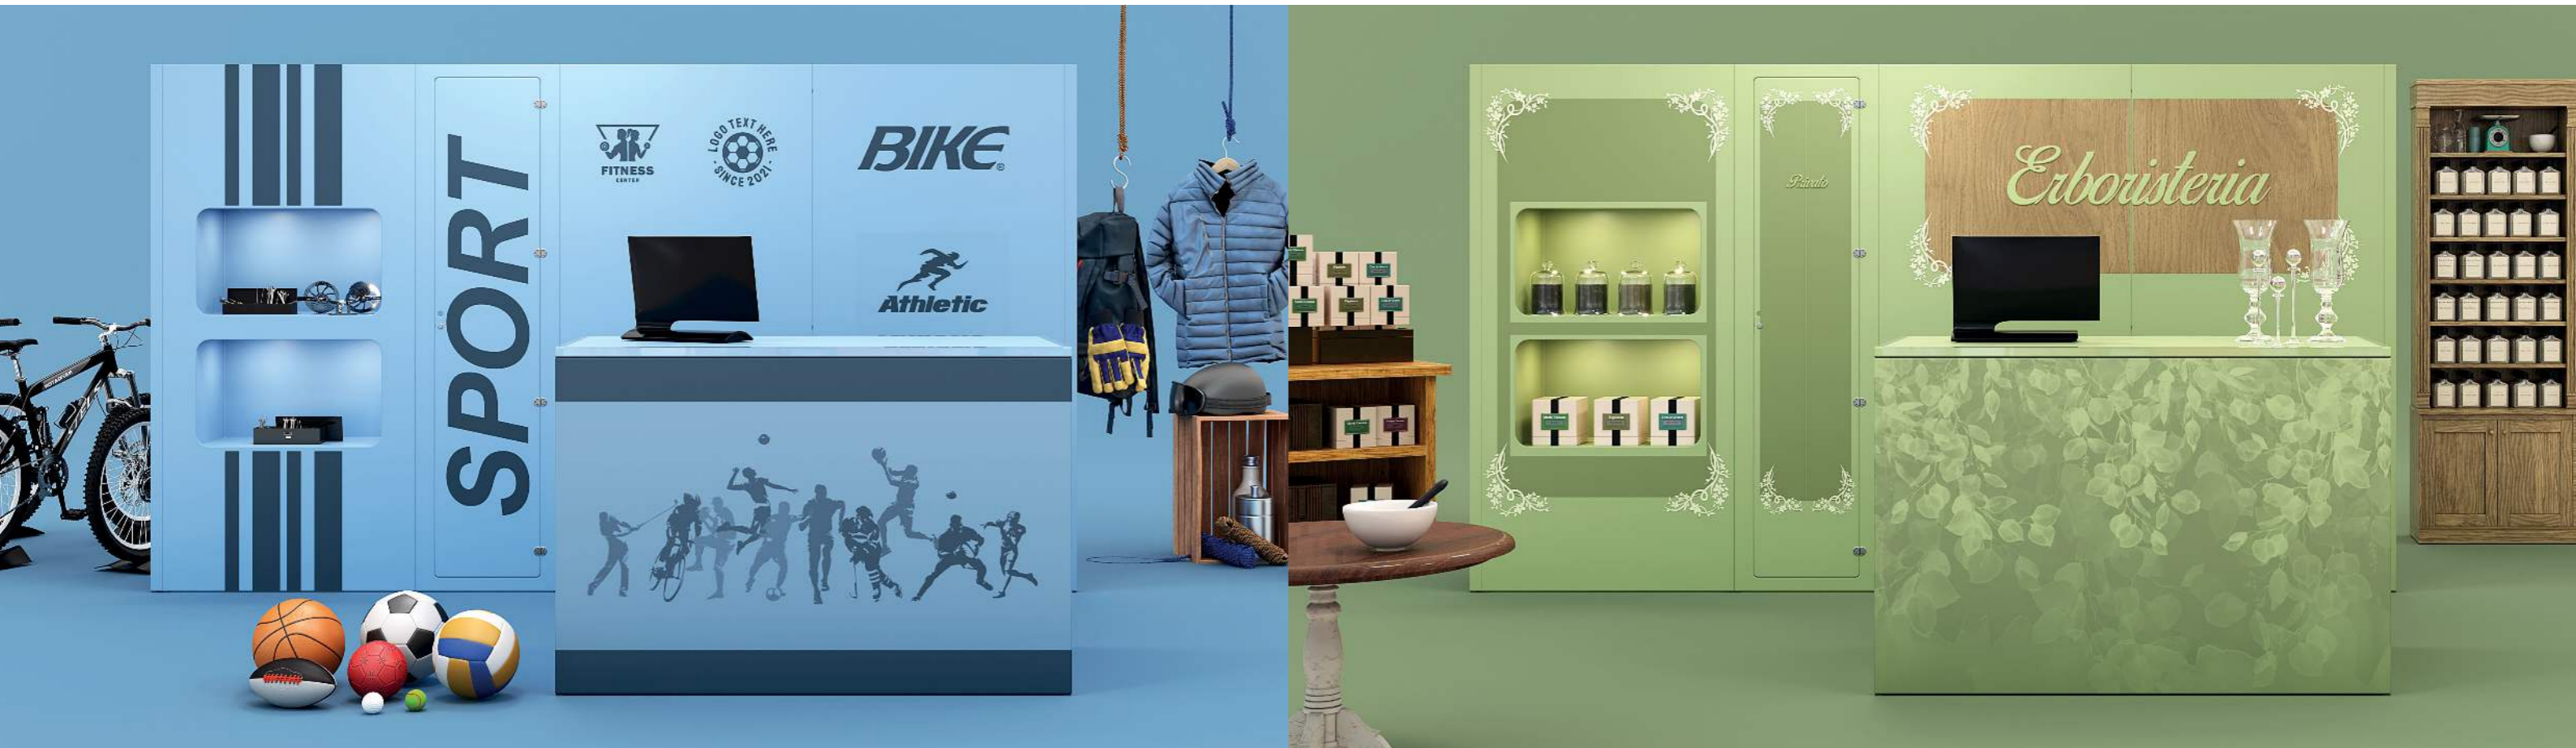

COMMUNICATION AND GRAPHIC REPLACEMENT

Communication is ideal because it is total.
The structure is entirely covered with identity
of the brand and offers the possibility of graphic
replacement.

OPTIONAL

BIGLY is a system that allows
the configuration with accessories
according to your request, such
lights led, LCD tv or, as made
for motorsport, vents of air
recirculation for the helmets.

PORTABILITY

An important structure
but easily transportable
thanks to the flight case,
supplied upon request, able
to contain everything you need
for a traveling exhibition.