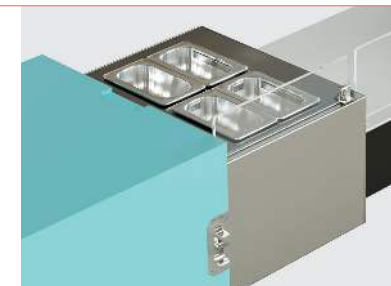

to its wheels, handles and light weight. The Compact Daxi has a solid structure and a telescopic opening, also facilitated by the wheels, for a working surface

of cm 230/ in 90.55. Optional drawer and stainless steel trays. Customizable with brand identity, it will bring new value to professional performance.

Cassetto contenitivo optional
Optional storage drawer

Profili di metallo optional
Optional metal profiles

Esempio configurazione vaschette
Example of optional trays configuration

Bigly è un sistema pop-up per esposizioni temporanee, diventa il supporto ideale per le esperienze in movimento con Compact Daxi.