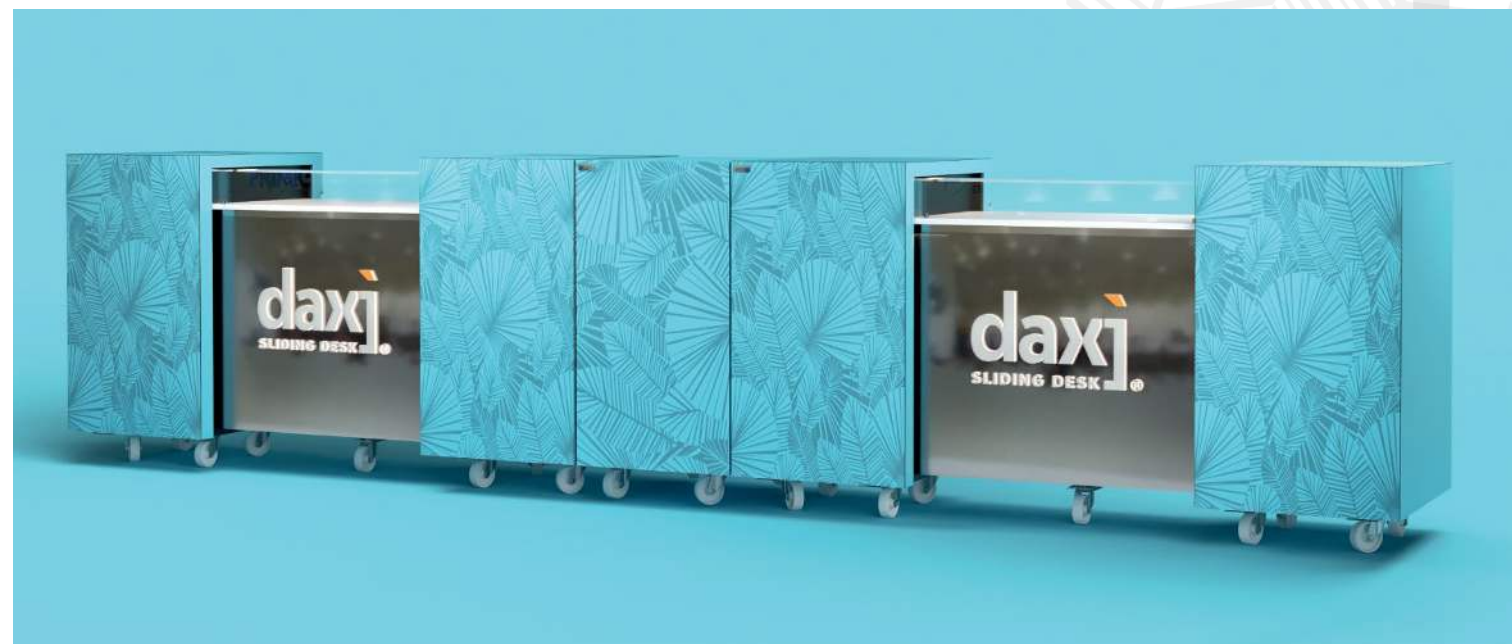

cm. 310 x 80 x h120
122,04" x 31,49" x h47,24"

XLarge

kg 210
lb 462

cm. 170 x 128 x h120
66,92" x 50,39" x h47,24"

cm. 310 x 128 x h120
122,04" x 50,39" x h47,24"

Su richiesta è possibile creare una composizione come da esempio, creata da Daxi sliding desk e Service Daxi.
On request, it is possible to create a composition as in the example, created by Daxi sliding desk and Service Daxi.