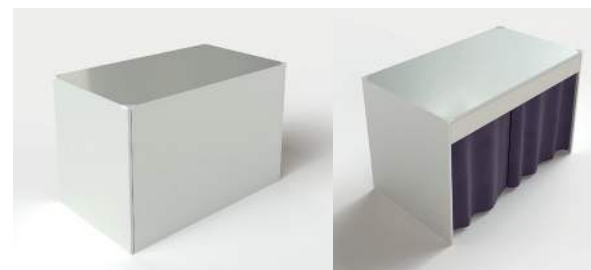

Bigly è il sistema di pannelli in dibond brevettato da Futility, per allestire velocemente uno spazio catering, da montare/smontare in velocità.

Bigly is the dibond panel system patented by Futility, to quickly set up a catering space, to be assembled/disassembled quickly.