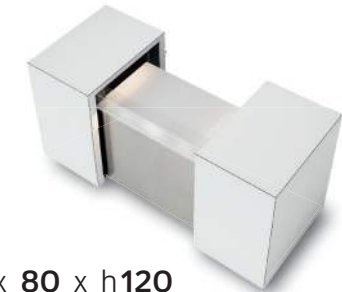

The customizations and compositions are for illustrative purposes,
Daxi is completely customizable and adaptable for every need.

Modelli e dimensioni / Models and sizes

Small

kg 120
lb 264

cm. 120 x 80 x h120
47,24" x 31,49" x h47,24"